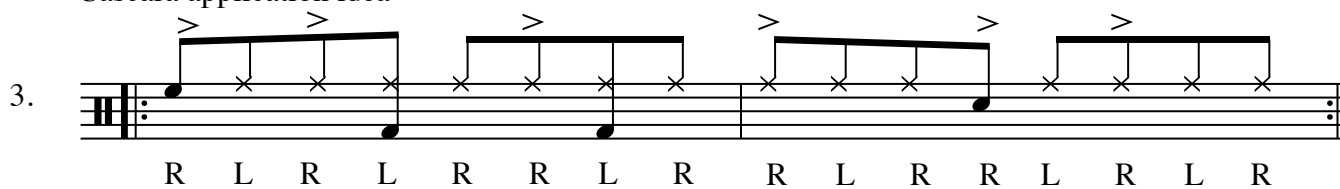

BUILDING CLAVE-BASED LATIN  
DRUM SET PATTERNS

CASCARA

Son Clave 2:3

Cascara 2:3

Cascara (2:3) on the hi hat with eight note fill

Cascara application idea

Write out your own idea