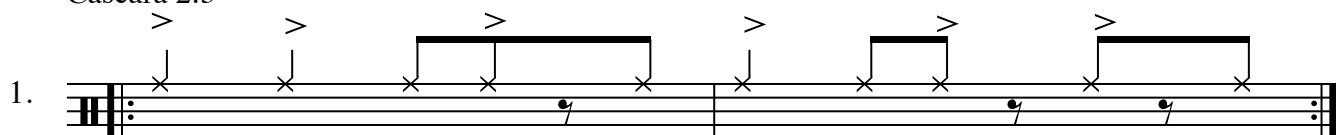

BUILDING CLAVE-BASED LATIN  
DRUM SET PATTERNS

CASCARA

Son Clave 2:3

Cascara 2:3

Cascara (2:3) on the hi hat with eight note fill

Cascara application idea

Write out your own idea